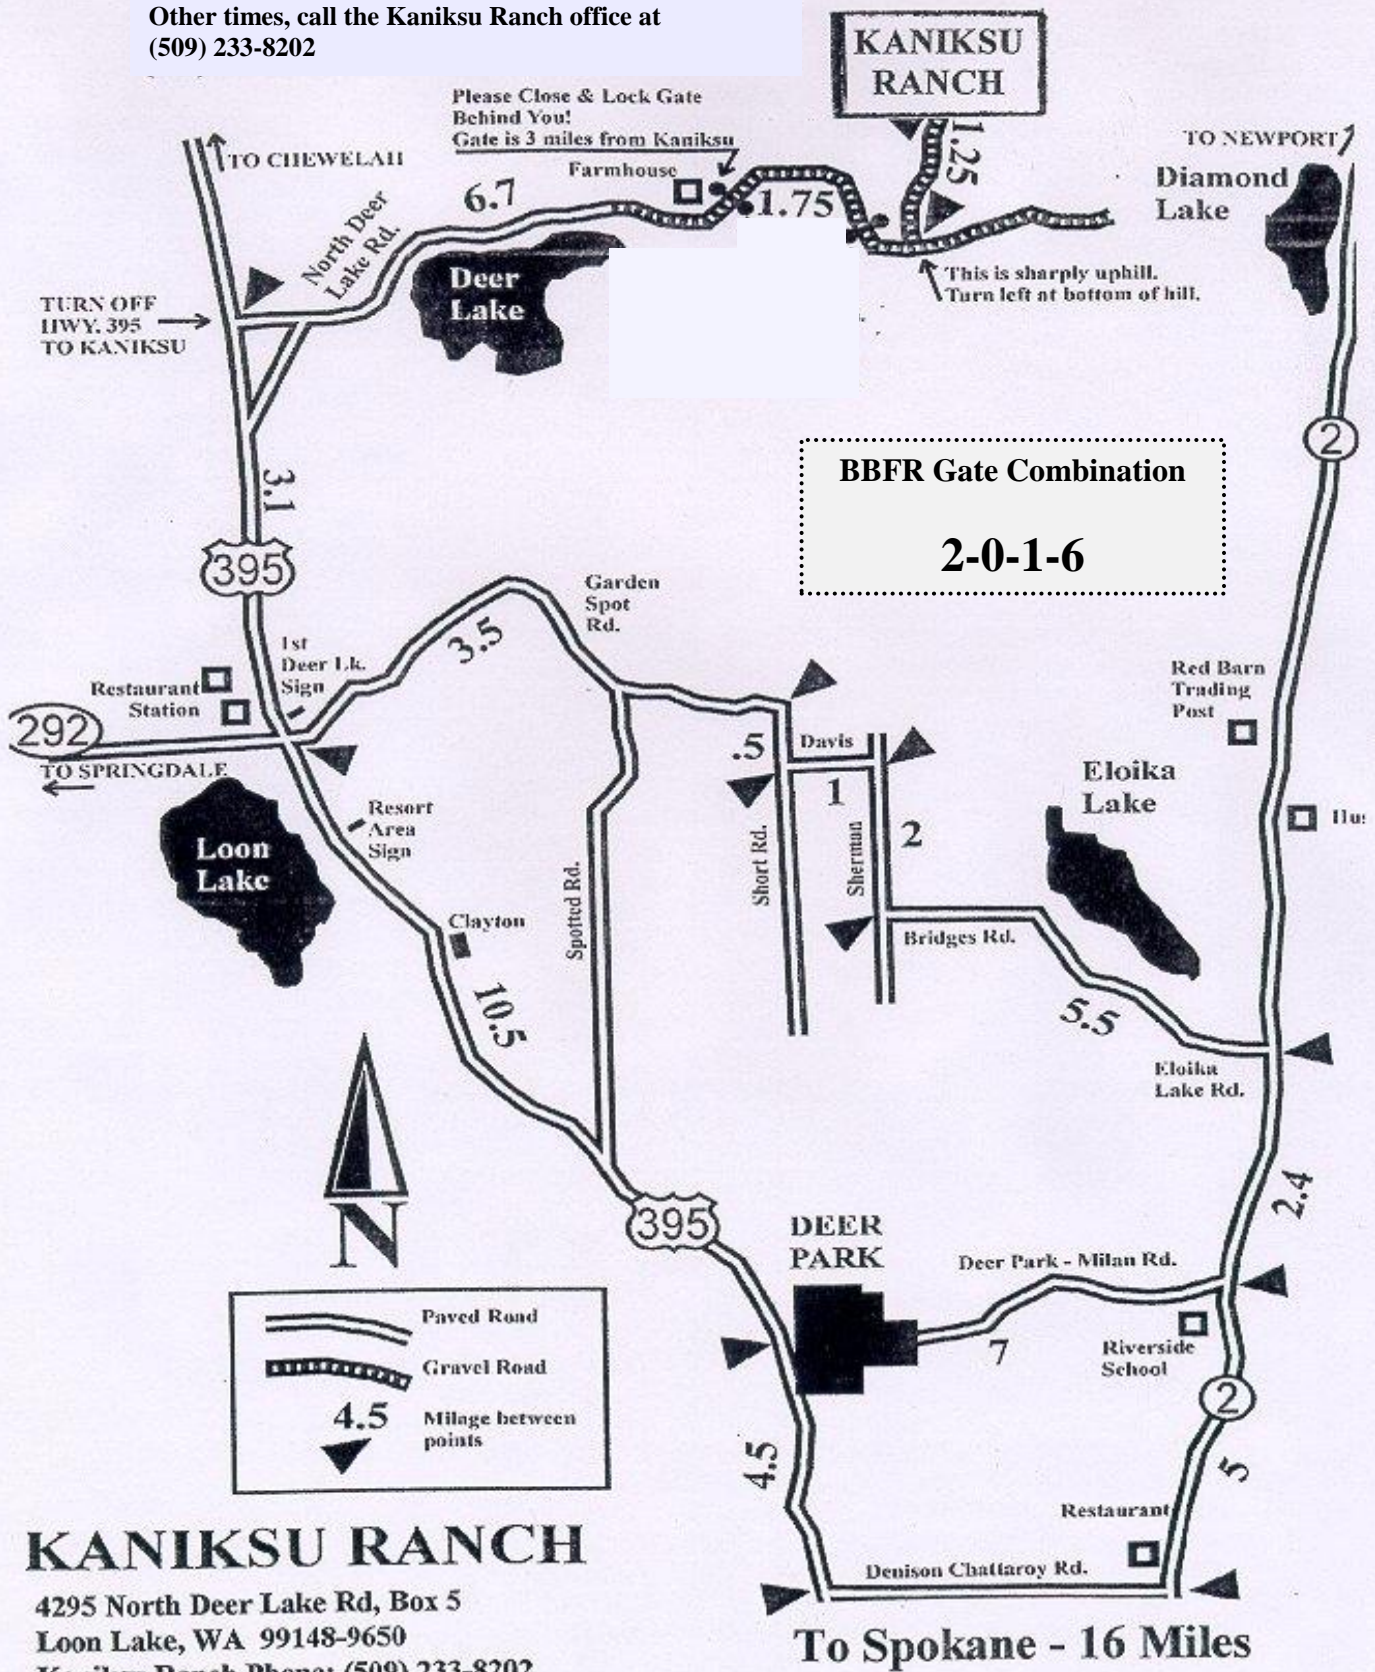

Locked Gate Combination for BBFR is 2-0-1-6
 Other times, call the Kaniksu Ranch office at
 (509) 233-8202

KANIKSU RANCH

4295 North Deer Lake Rd, Box 5
 Loon Lake, WA 99148-9650
 Kaniksu Ranch Phone: (509) 233-8202

Race Information: Phone (509) 327-6833 (327-NUDE) e-mail BBFR5K@gmail.com
 Enter on-line via Kaniksu Ranch Web Page <http://www.kaniksufamily.com>